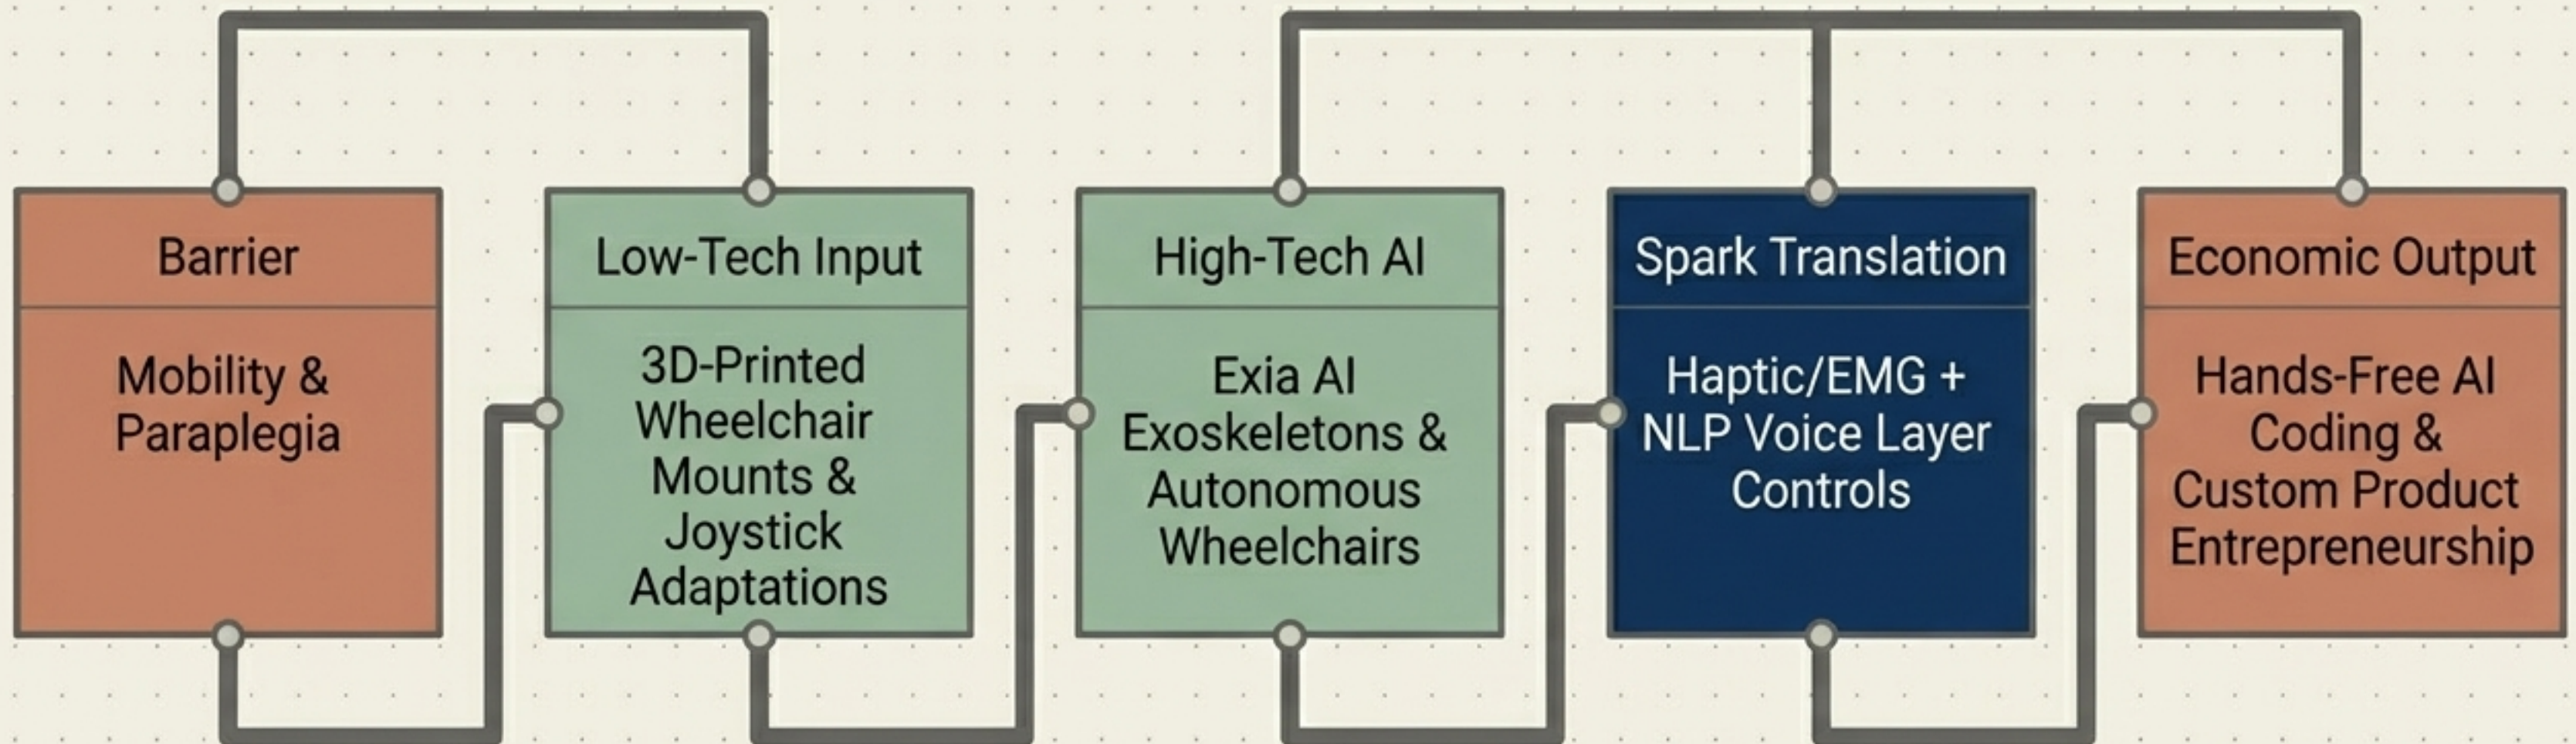

# The Next Generation of Physical Support

Integrating with state-of-the-art physical support systems for adaptive real-time mediation.

# The Universal Translation Engine

Spark NLP securely bridges the gap between varied physical inputs and complex economic outputs.

# Pathways to Automation Diagnostic Matrix

Mapping specific physical barriers through the tech stack to sovereign economic outcomes.

	Hardware Foundation	AI Adaptation Layer	Spark NLP Translation	Economic Output
 Mobility / Paraplegia	3D Wheelchair Mounts	Exoskeletons & BCI	Haptic & Voice Control	AI Coding & Design
 Upper Limb / Quad	3D Grips & Aids	BCI Robotic Arms	Micro-Movement NLP	Generative AI Business
 Sensory (Vision)	Tactile Overlays	Real-Time Description	Haptic Feedback NLP	Inclusive Content
 Cognitive Processing	Adaptive Switches	Task Decomposition	Command Simplification	Automated Administration
 Speech / Communication	AAC Mounts	AI Pictograms	Voice-to-Action Protocol	Instant Automation

# Transformation Pathway: Mobility & Paraplegia

Converting environmental navigation and hardware control into hands-free digital creation.